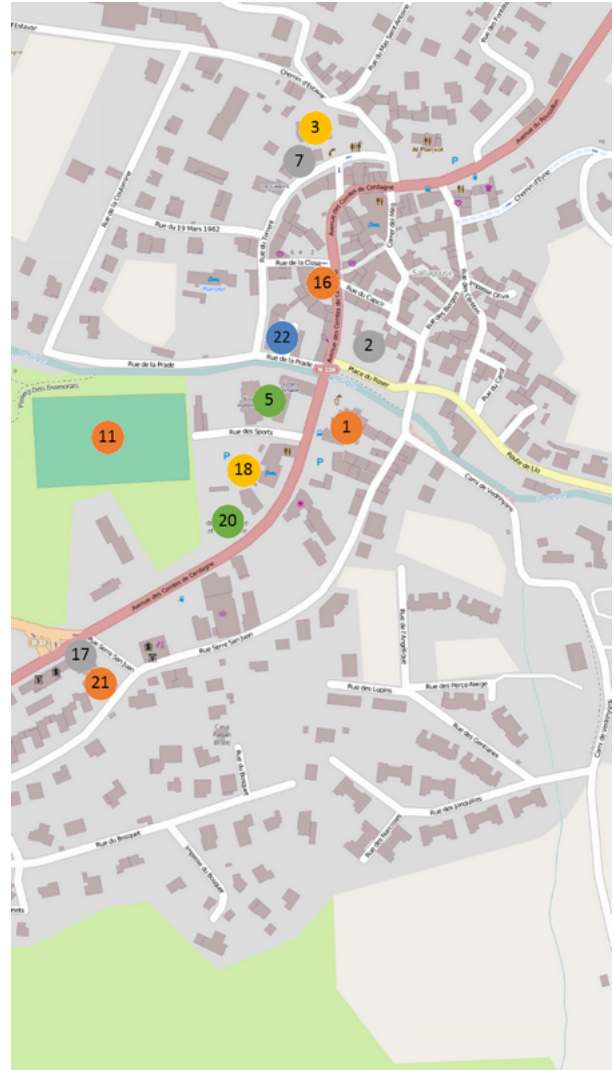

Map of Saillagouse (Interest centers)

Click one of the items of the map then the icon  in order to enlarge the corresponding area

Map background : © OpenStreetMap (and) contributors, CC-BY-SA

List of interest centers

- | | |
|-----------------------------------|-------------------------|
| 1 - Townhall | 12 - Picnic space |
| 1 - Post - Public services center | 13 - Lakes |
| 2 - Tourist Office | 14 - State police force |
| 3 - Sainte Eugénie church | 15 - Public Finance |
| 4 - Railway station (Stop) | 16 - Library |
| 5 - Schools | 17 - Fire department |

Map of Saillagouse (Interest centers)

- | | |
|---------------------------------------|---|
| 6 - Tennis court | 18 - Power supply for caravans |
| 7 - Communauté de Communes | 19 - Museum of delicatessen of Cerdagne |
| 8 - Boulodrome | 20 - Chambre de Commerce et d'Industrie |
| 9 - Cemetery | 21 - Chambre d'Agriculture |
| 10 - Multipurpose hall François Ester | 22 - Jordi Pere Cerdà School |
| 11 - Stadium Jean-Michel Isern | |