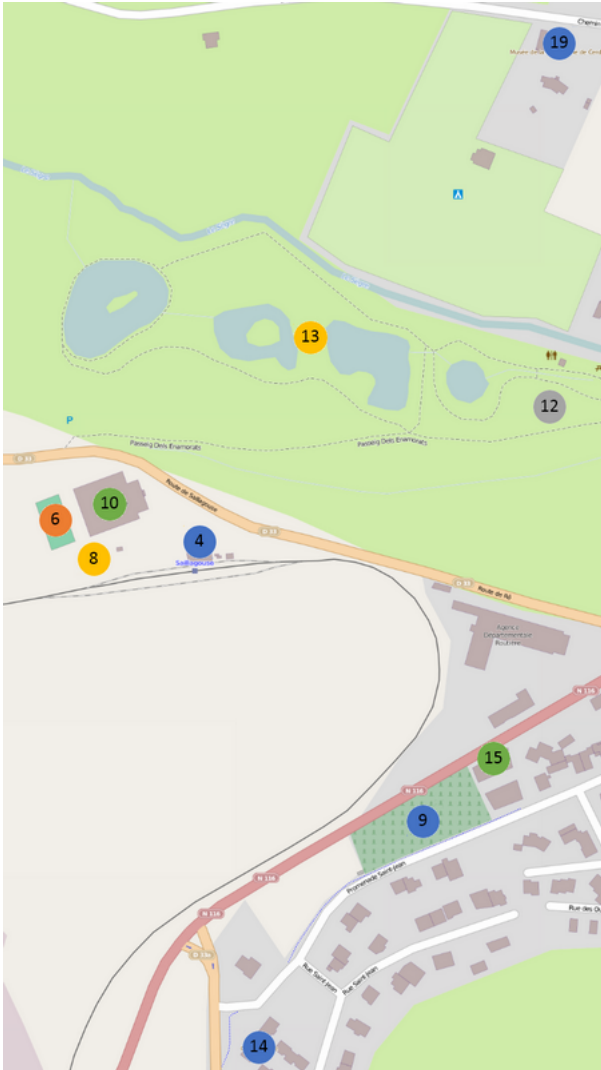

Map of Saillagouse (Interest centers)

Click one of the items of the map then the icon  in order to enlarge the corresponding area

Map background : © OpenStreetMap (and) contributors, CC-BY-SA

List of interest centers

- | | |
|-----------------------------------|--------------------------------|
| 1 - Townhall | 11 - Stadium Jean-Michel Isern |
| 1 - Post - Public services center | 12 - Picnic space |
| 2 - Tourist Office | 13 - Lakes |
| 3 - Sainte Eugénie church | 14 - State police force |
| 4 - Railway station (Stop) | 16 - Library |
| 5 - Schools | 17 - Fire department |

Map of Saillagouse (Interest centers)

6 - Tennis court

7 - Communauté de Communes

8 - Boulodrome

9 - Cemetery

10 - Multipurpose hall François Ester

18 - Power supply for caravans

19 - Museum of delicatessen of Cerdagne