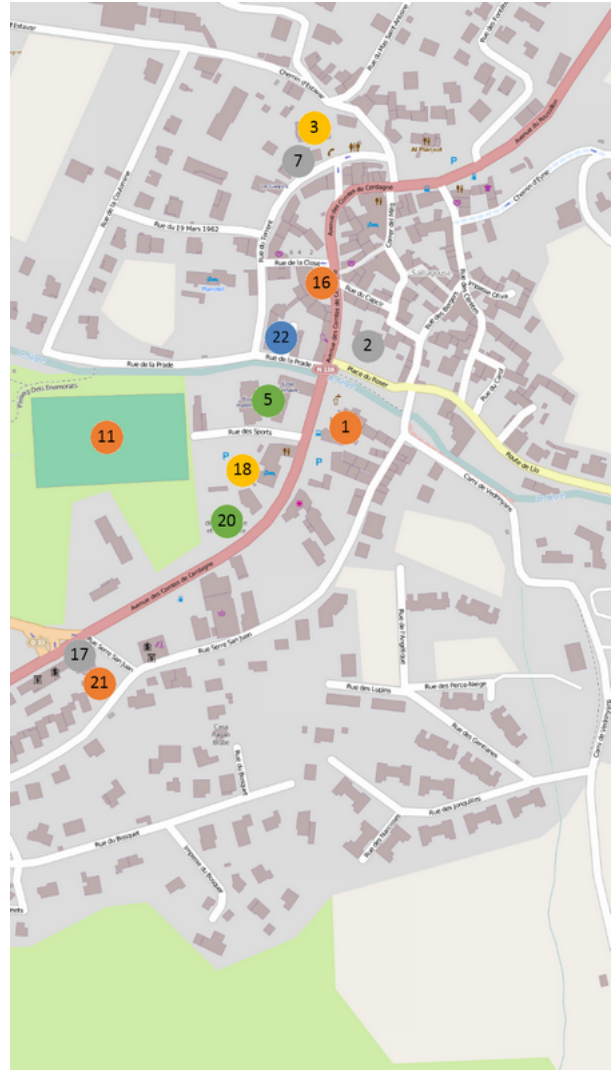

Map of Saillagouse (Interest centers)

Click one of the items of the map then the icon  in order to enlarge the corresponding area

Map background : © OpenStreetMap (and) contributors, CC-BY-SA

List of interest centers

- | | |
|-----------------------------------|--------------------------------|
| 1 - Townhall | 11 - Stadium Jean-Michel Isern |
| 1 - Post - Public services center | 12 - Picnic space |
| 2 - Tourist Office | 13 - Lakes |
| 3 - Sainte Eugénie church | 14 - State police force |
| 4 - Railway station (Stop) | 16 - Library |
| 5 - Schools | 17 - Fire department |

Map of Saillagouse (Interest centers)

6 - Tennis court

7 - Communauté de Communes

8 - Boulodrome

9 - Cemetery

10 - Multipurpose hall François Ester

18 - Power supply for caravans

19 - Museum of delicatessen of Cerdagne