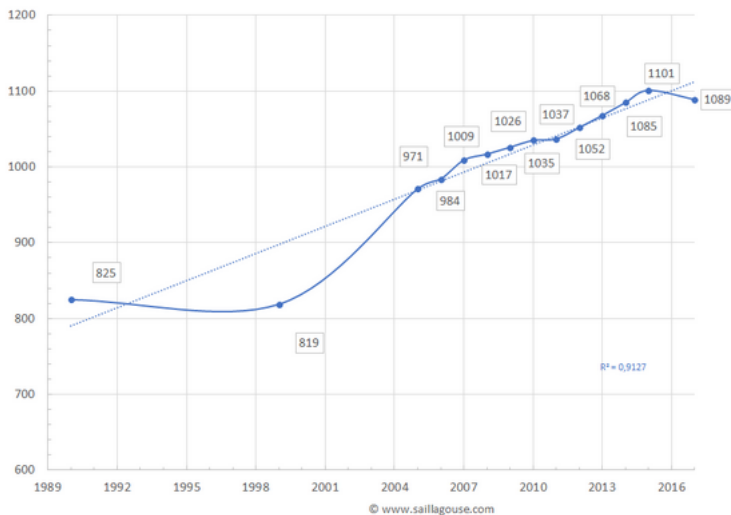

## Saillagouse by numbers

Altitude min. : **1230** meters (4035 ft) - Altitude max. : **2160** meters (7087 ft) -  
Altitude of the townhall : **1306** meters (4285 ft) - Latitude **42° 27' 39" N** - Longitude  
**2° 02' 25" E**

Area of the commune : **11.35** km<sup>2</sup>

Number of inhabitants : **819** in 1999, **971** in 2005, **1009** in 2007, **1026** in 2009,  
**1037** in 2011, **1068** in 2013. The inhabitants are called "saillagousains" and  
"saillagousaines".

Population density : **72** inhabitants/km<sup>2</sup> in 1999, **86** inhabitants/km<sup>2</sup>, **89**  
inhabitants/km<sup>2</sup> in 2007, **90** inhabitants/km<sup>2</sup> in 2009, **91** inhabitants/km<sup>2</sup> in 2011, **94**  
inhabitants/km<sup>2</sup> in 2013.